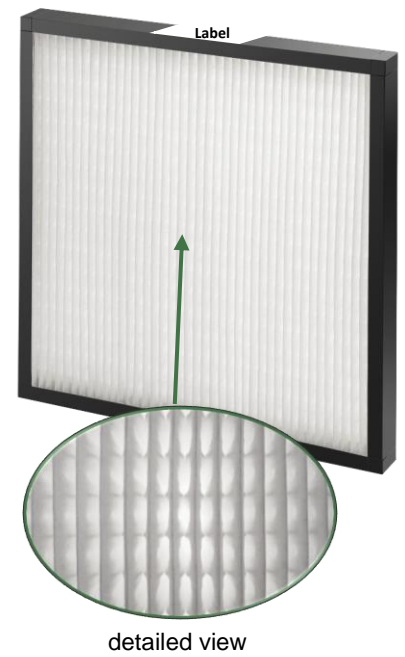

# Technical Drawing

### Sizes:

Panelfilter	Width <b>W</b> mm / inch	Length <b>L</b> mm / inch	Height <b>H</b> mm / inch
Full size	593 / 24	593 / 24	47 / 2
Half size	287 / 12	593 / 24	47 / 2
¾ size	490 / 20	593 / 24	47 / 2

Tolerances: Width (W) and Length (L): +/- 2 mm  
 Height (H): +/- 1 mm

Label: On top side middle