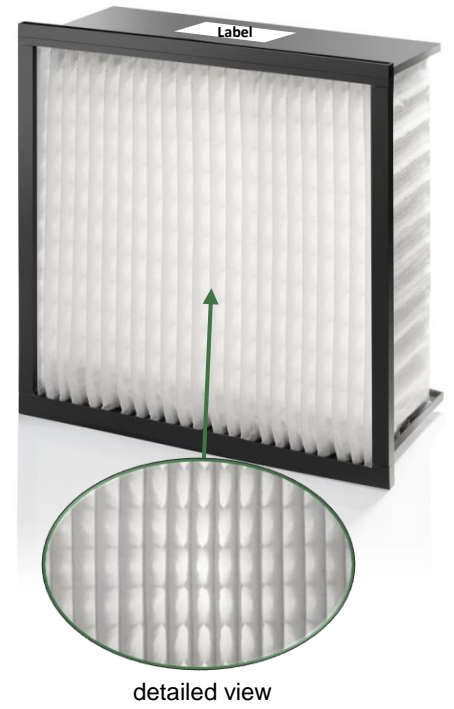

Technical Drawing

Hybrid 300

Sizes:

Product	Width W mm / inch	Length L mm / inch	Height H mm / inch
Full size	592 / 24	592 / 24	296 / 12
Half size	287 / 12	592 / 24	296 / 12
¾ size	490 / 20	592 / 24	296 / 12