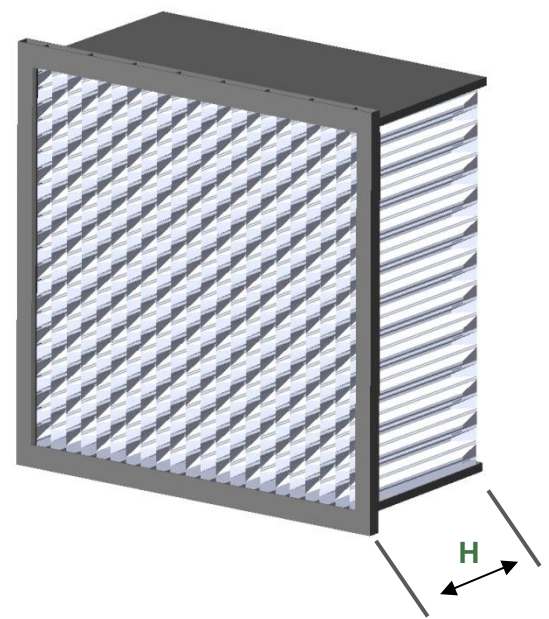

Technical drawing: