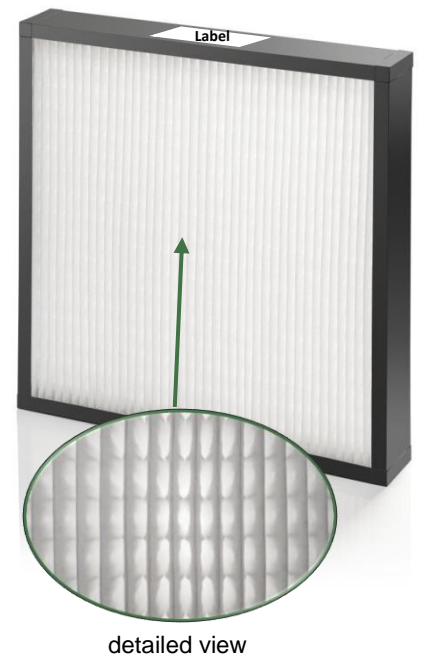

Technical Drawing

Hybrid 100

Sizes:

Panelfilter	Width W mm / inch	Length L mm / inch	Height H mm / inch
Full size	593 / 24	593 / 24	96 / 4
Half size	287 / 12	593 / 24	96 / 4
¾ size	490 / 20	593 / 24	96 / 4

Tolerances: Width (W) and Length (L): +/- 2 mm
Height (H): +/- 1 mm

Label: On top side middle

Technical drawing: